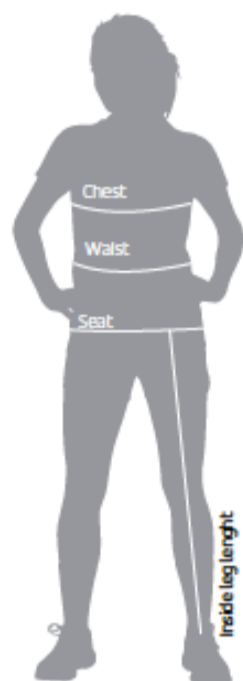

SALMING SIZE CHART APPAREL

WOMEN'S STYLES

(cm)

	XS	S	M	L	XL	XXL
Chest	80-84	86-90	92-96	98-102	104-108	110-114
Waist	66-70	72-76	78-82	84-88	90-94	96-100
Seat	86-90	92-96	98-102	104-108	110-114	116-120
Inside leg length	79	80	81	82	83	84

MEN'S STYLES

(cm)

	XS	S	M	L	XL	XXL	XXXL
Chest	84-88	90-94	96-100	102-106	108-112	114-118	120-124
Waist	72-76	78-82	84-88	90-94	96-100	102-106	108-112
Seat	86-90	92-96	98-102	104-108	110-114	116-120	122-126
Inside leg length	81	82	83	84	85	87	88

WOMEN'S SHOES

EU	36	36 2/3	37 1/3	38	38 2/3	39 1/3	40	40 2/3	41 1/3	42	42
UK	3.5	4	4.5	5	5.5	6	6.5	7	7.5	8	8.5
US	5.5	6	6.5	7	7.5	8	8.5	9	9.5	10	10.5
CM	22.5	23	23.5	24	24.5	25	25.5	26	26.5	27	27.5

MEN'S SHOES

EU	40 2/3	41 1/3	42	42 2/3	43 1/3	44	44 2/3	45 1/3	46	46 2/3	47 1/3	48	48 2/3	49 1/3
UK	6.5	7	7.5	8	8.5	9	9.5	10	10.5	11	11.5	12	12.5	13
US	7.5	8	8.5	9	9.5	10	10.5	11	11.5	12	12.5	13	13.5	14
CM	25.5	26	26.5	27	27.5	28	28.5	29	29.5	30	30.5	31	31.5	32