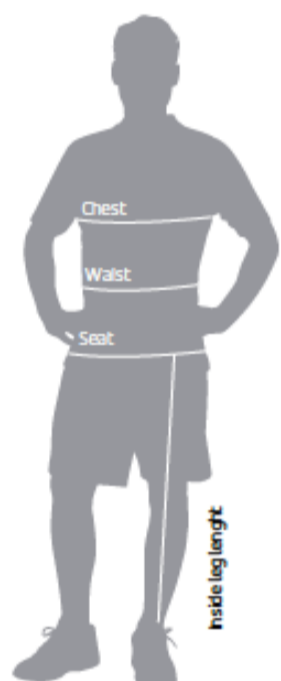

SALMING SIZE CHART APPAREL

WOMEN'S STYLES

(cm)

	XS	S	M	L	XL	XXL
Chest	80-84	86-90	92-96	98-102	104-108	110-114
Waist	66-70	72-76	78-82	84-88	90-94	96-100
Seat	86-90	92-96	98-102	104-108	110-114	116-120
Inside leg length	79	80	81	82	83	84

MEN'S STYLES

(cm)

	XS	S	M	L	XL	XXL	XXXL
Chest	84-88	90-94	96-100	102-106	108-112	114-118	120-124
Waist	72-76	78-82	84-88	90-94	96-100	102-106	108-112
Seat	86-90	92-96	98-102	104-108	110-114	116-120	122-126
Inside leg length	81	82	83	84	85	87	88